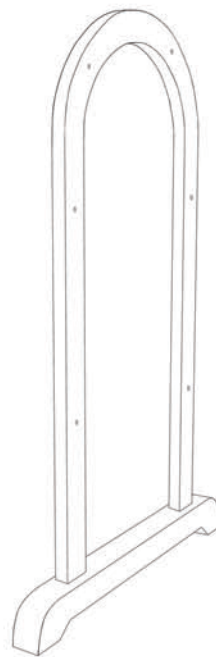

JO-ANN STORES INC

**ARTICLE#1271840
HOME INSPIRATIONS
WALNUT FINISH QUILT RACK**

**CUSTOMER SERVICE NUMBER: 1-888-857-3862
www.goodsupport.com**

A1 Left side vaulted panel

1 PC

A2 Right side vaulted panel

1 PC

B Rods

6 PCS

C Screws

12 PCS

D Wooden caps

12 PCS

STEP 1 Attach rods (B) to left side vaulted panel (A1) and right side vaulted panel (A2) using screws (C) and wooden caps (D) as shown.

Completed