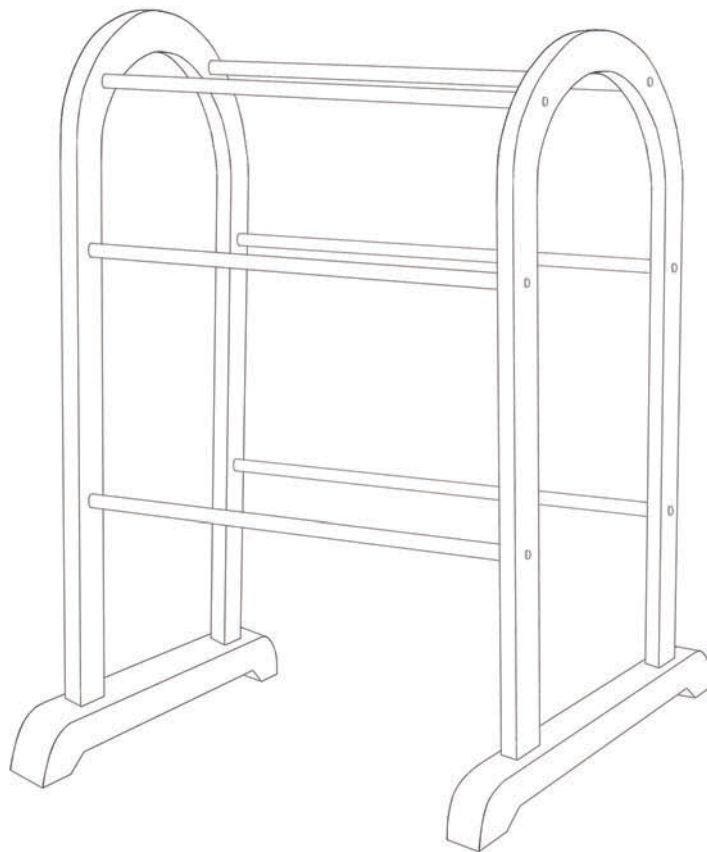

JO-ANN STORES INC

**ARTICLE#1271840
HOME INSPIRATIONS
WALNUT FINISH QUILT RACK**

**CUSTOMER SERVICE NUMBER: 1-888-857-3862
www.goodsupport.com**

A1 Left side vaulted panel

1 PC

A2 Right side vaulted panel

1 PC

B Rods

6 PCS

C Screws

12 PCS

D Wooden caps

12 PCS

STEP 1 Attach rods (B) to left side vaulted panel (A1) and right side vaulted panel (A2) using screws (C) and wooden caps (D) as shown.

Completed